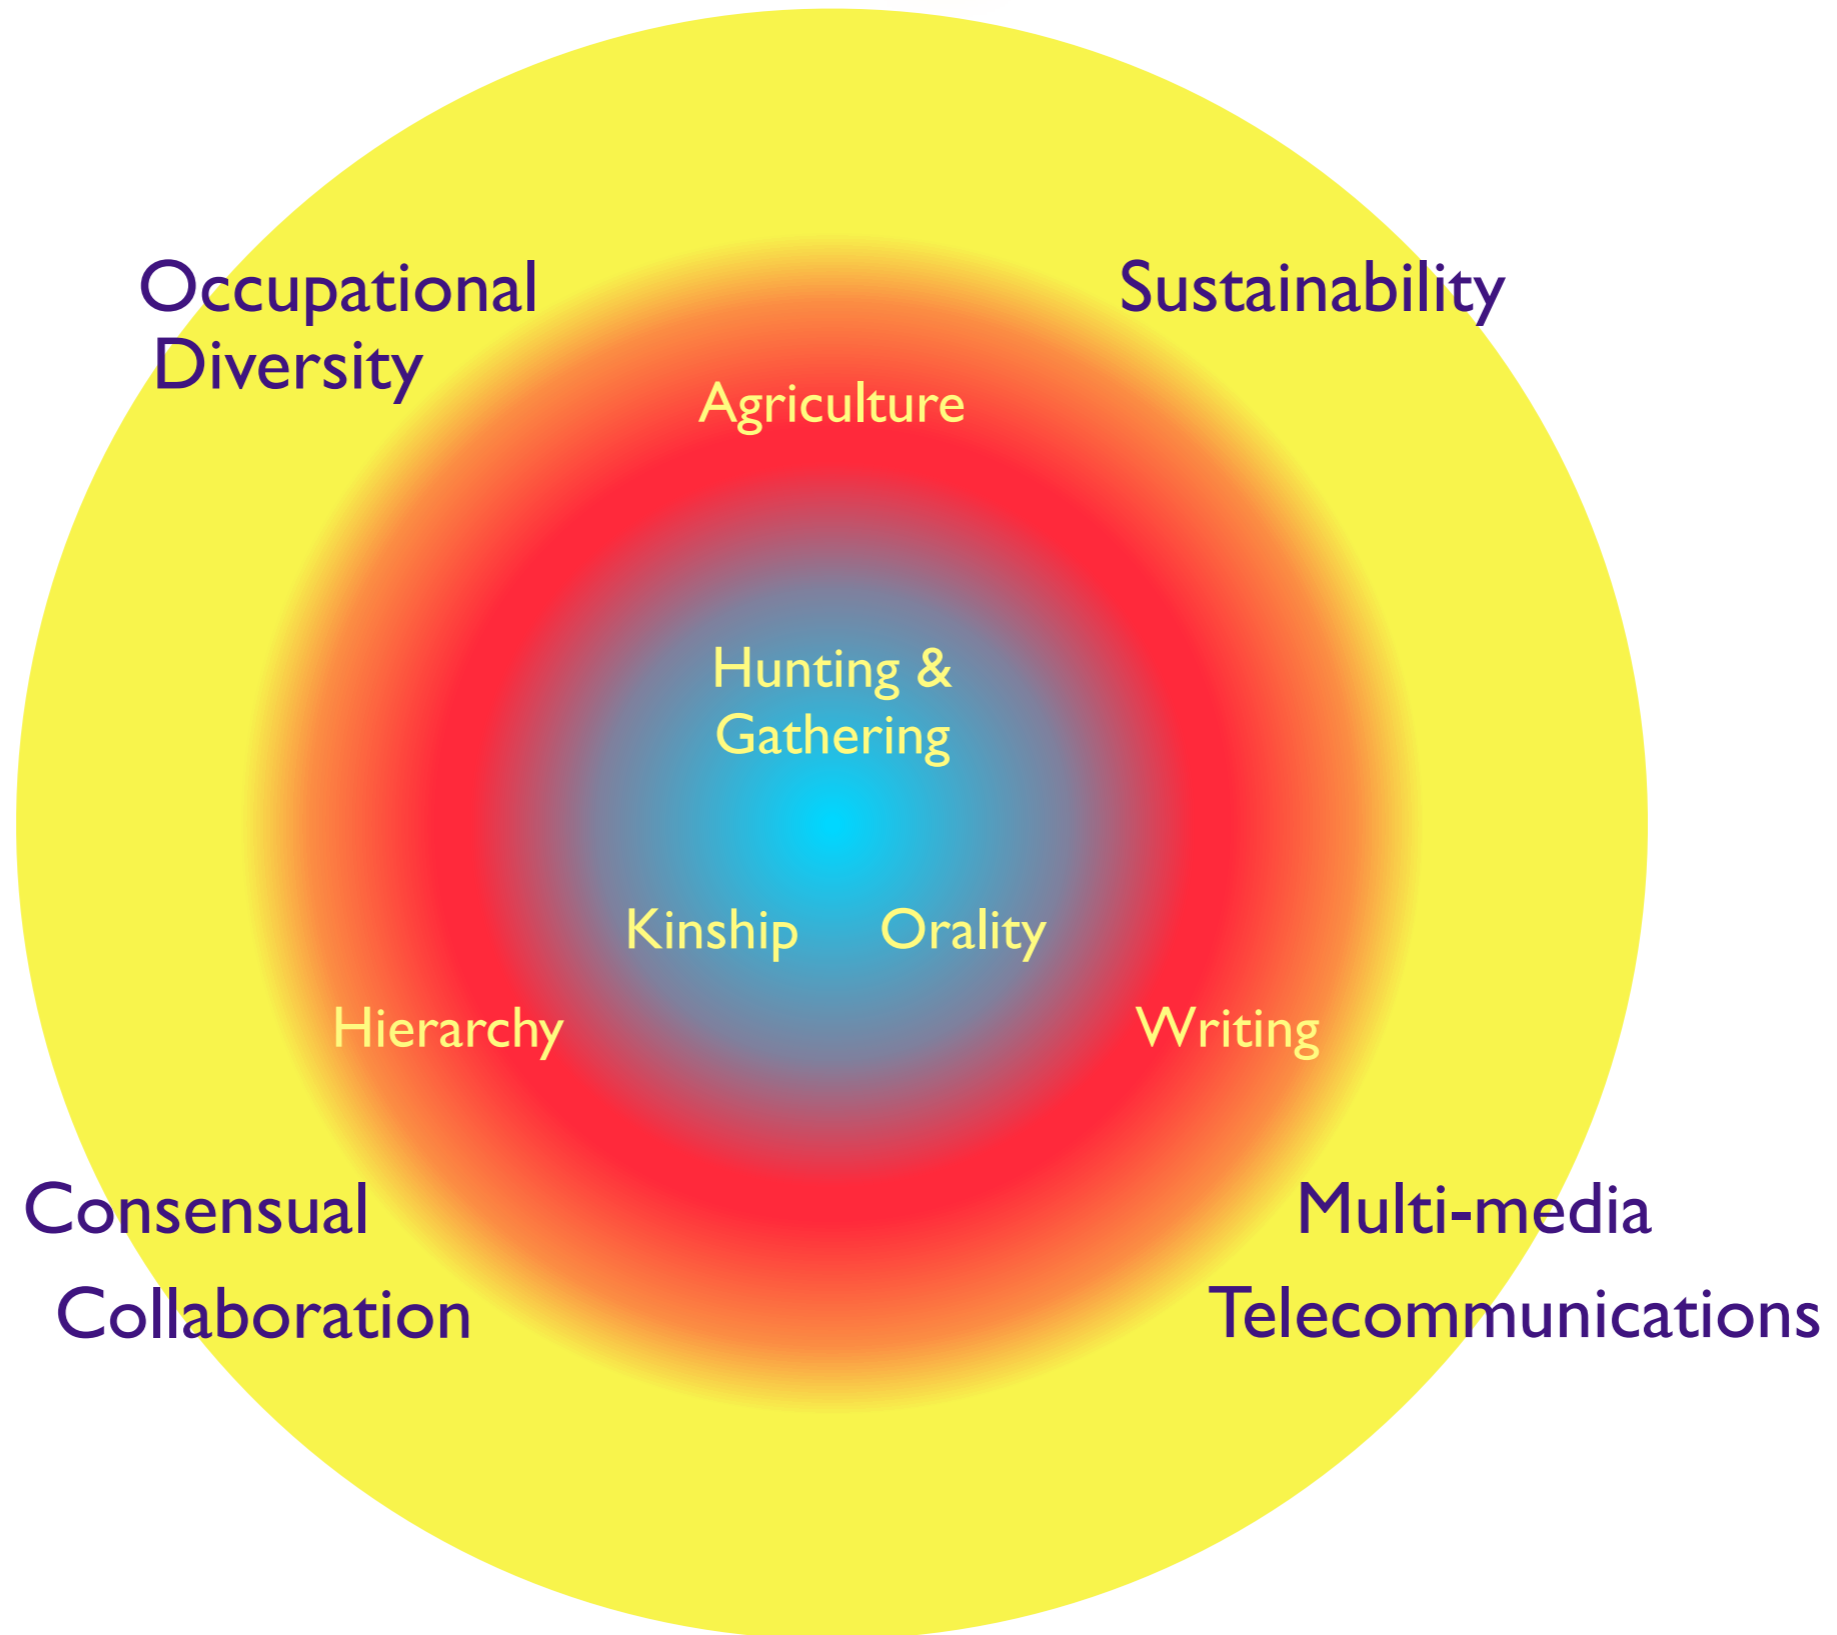

Planetary Era